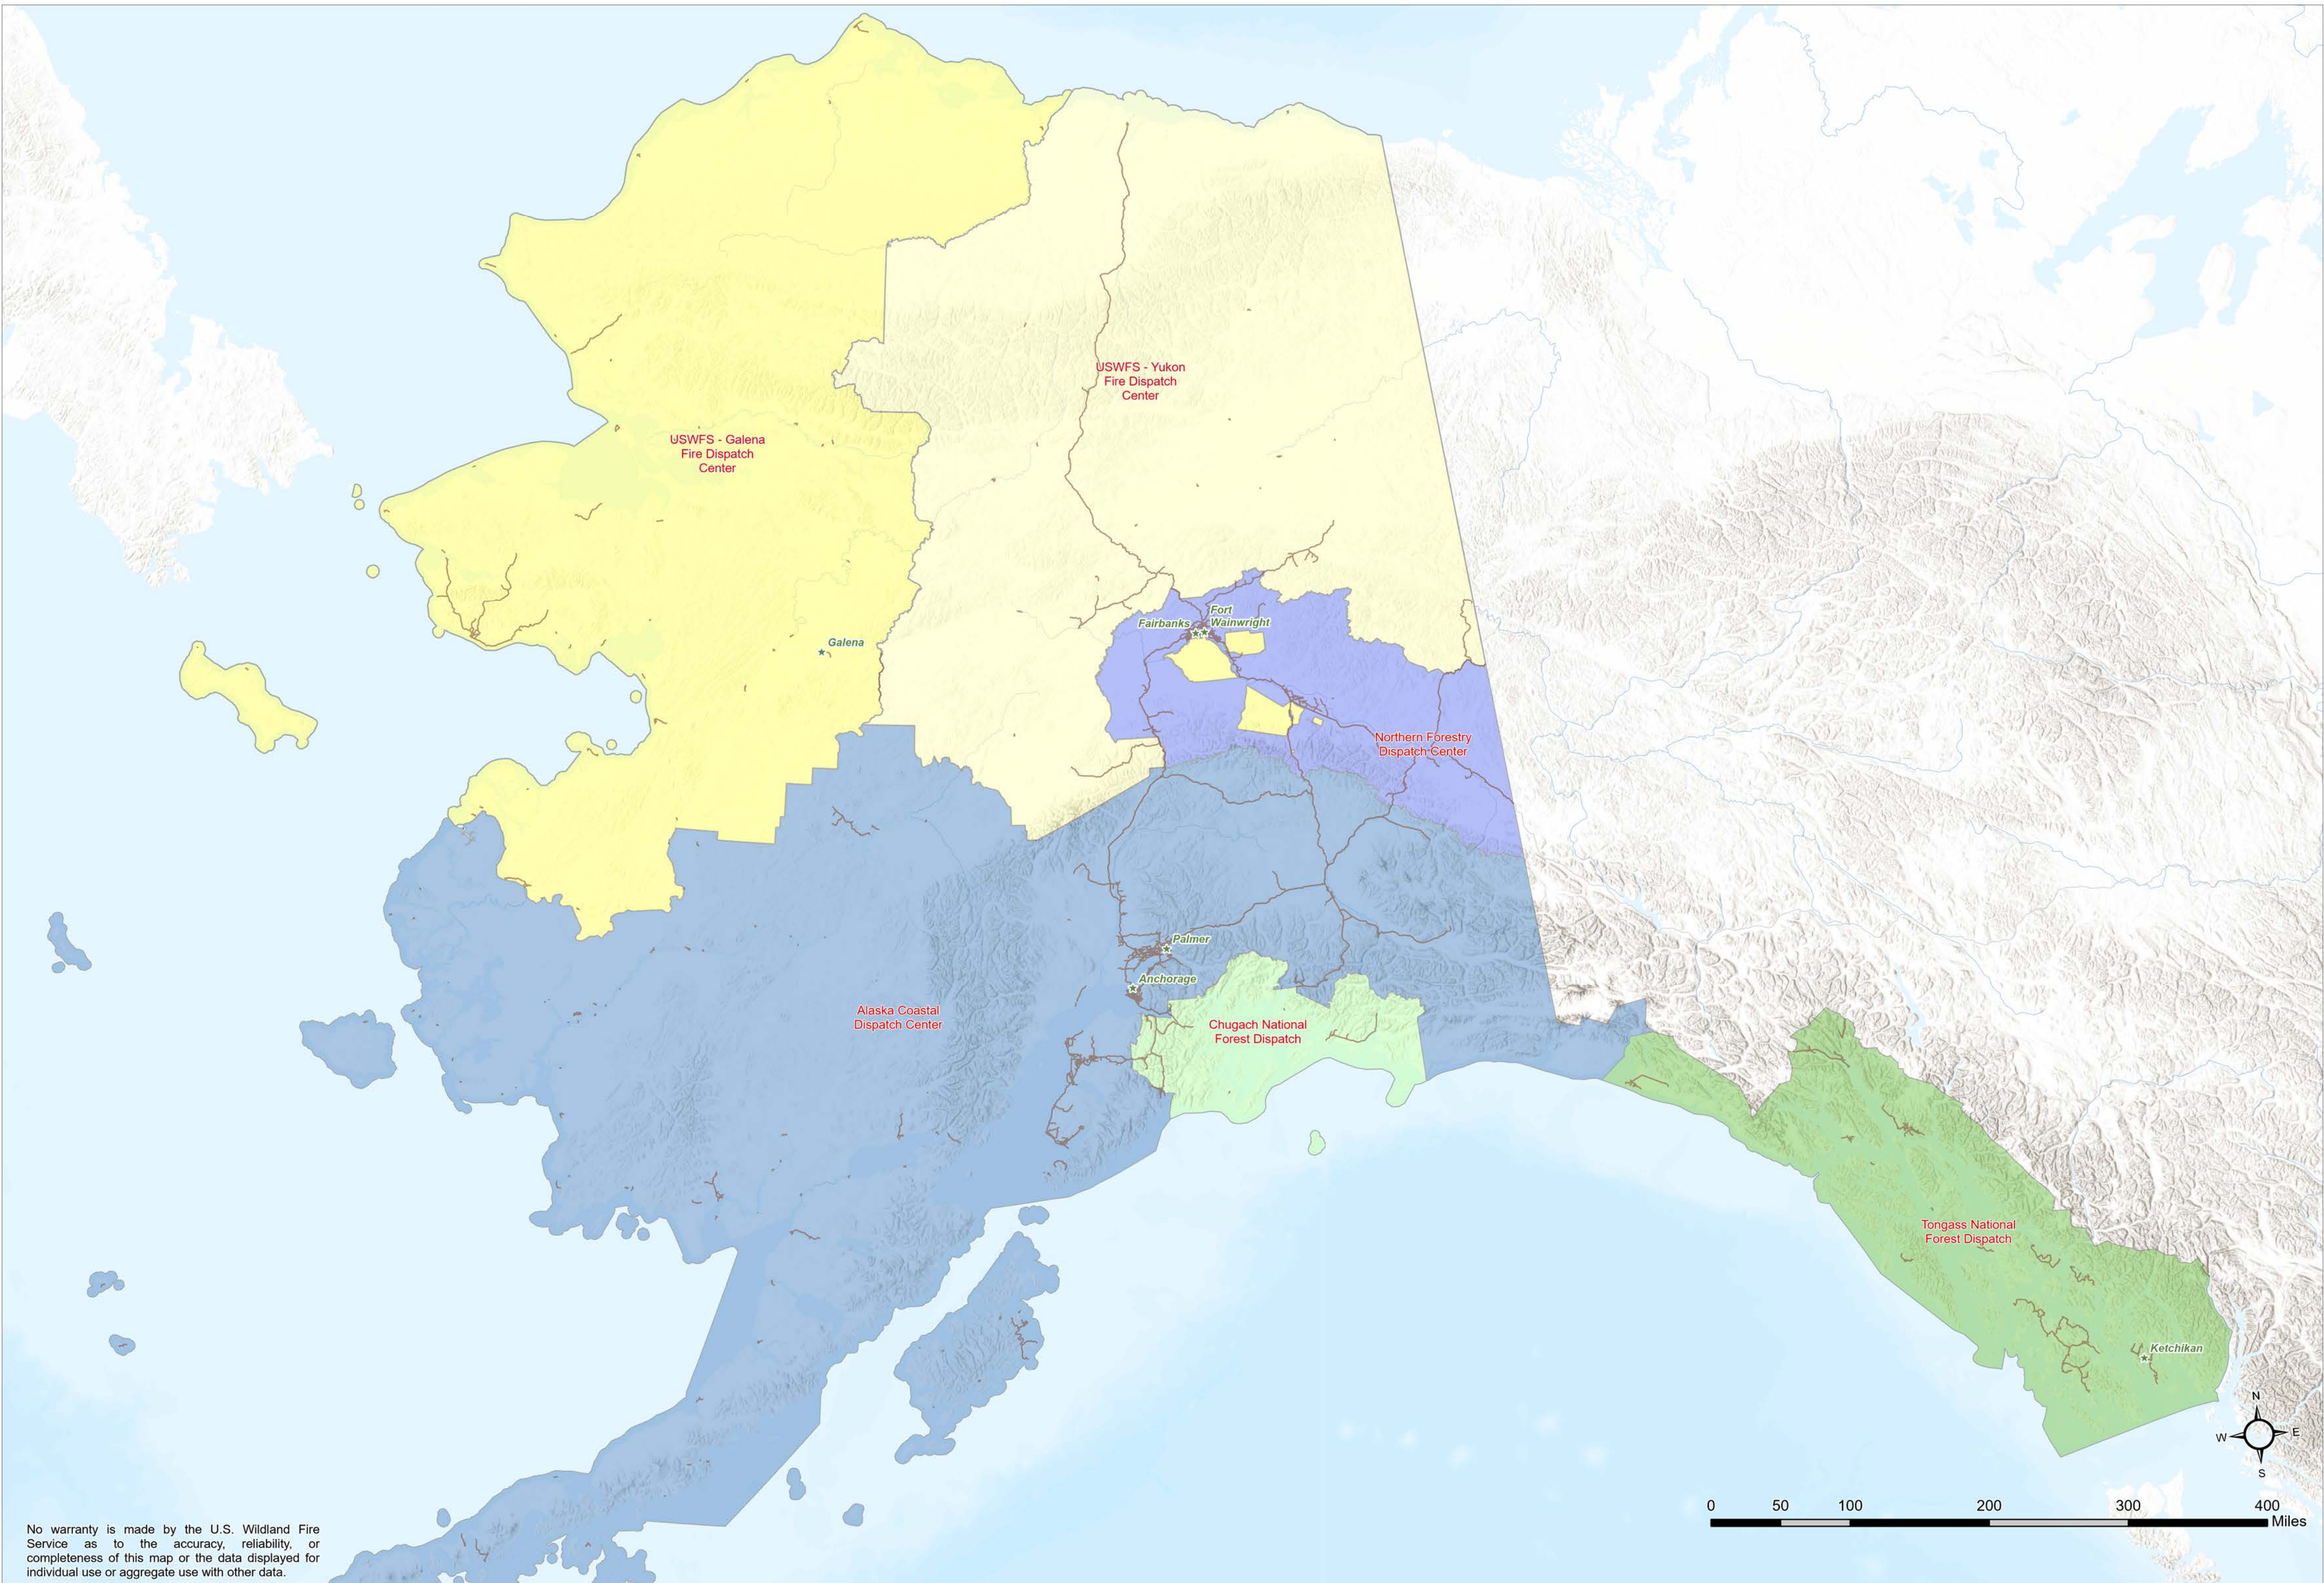

# Alaska Interagency Dispatch Locations and Boundaries

U.S. Department of the Interior  
U.S. Wildland Fire Service, Alaska

6/29/2026

No warranty is made by the U.S. Wildland Fire Service as to the accuracy, reliability, or completeness of this map or the data displayed for individual use or aggregate use with other data.

Sources: Esri, TomTom, Garmin, FAO, NOAA, USGS, © OpenStreetMap contributors, and the GIS User Community, Esri, USGS